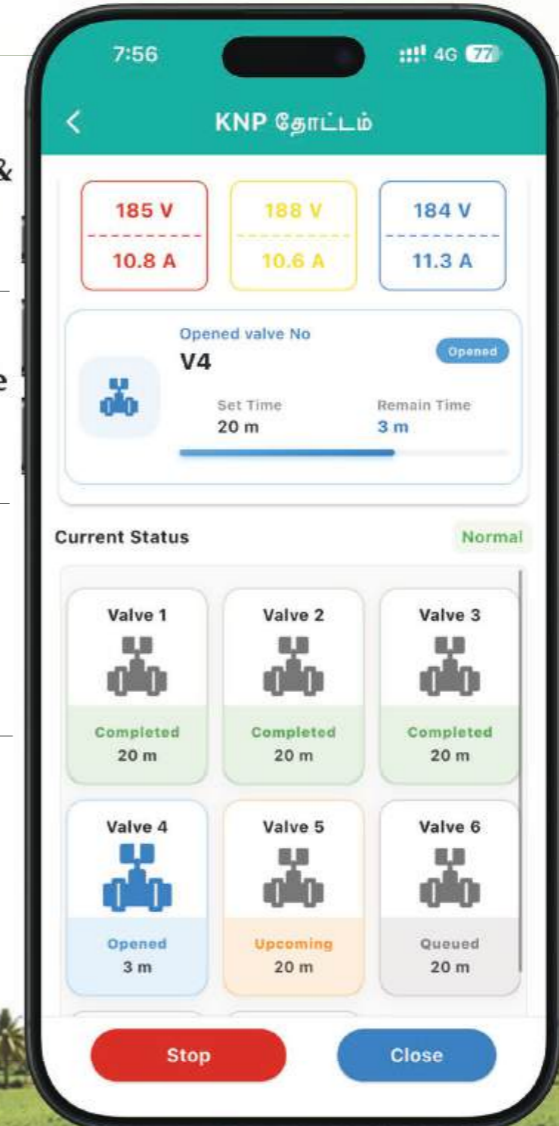

AALROOT™

AUTOMATIC IRRIGATION SYSTEM

Wired • Wireless • Hybrid

The central focus is the AALROOT Smart Irrigation System control panel, which features a large LCD screen displaying the AALROOT logo, a Wi-Fi symbol, and the text 'SMART IRRIGATION SYSTEM'. The screen also shows a water splash graphic and contact information: '+91 701010 5777' and 'WWW.AALROOT.COM'. A hand is shown holding a smartphone displaying the AALROOT app interface, which includes a dashboard with various metrics and valve control buttons. The background is a lush green field with rows of crops under a bright sky. Two white irrigation nozzles are positioned in the foreground, spraying water. Surrounding the central panel are circular icons representing various components: a Backwash Valve, a Pressure Sensor, a Flow Sensor, a Water Level Sensor, a Fertilization system, a Wireless Valve Controller, a Solenoid Valve, and a Soil Moisture Sensor.

Demo Video

Automatic Irrigation System

Wired . Wireless . Hybrid

Demo Video

- One Device Two Motors
- Auto change-over
- Dry run & Voltage protection
- EB & Solar support
- 10 users support
- Notification alerts

Suitable for Small & Large Farms

Group & Field-wise Irrigation

20 Motors (10 Irrigation & 10 Borewell)

5KM Wirelss Range

- Instant & Scheduled Irrigation
- Schedule Irrigation even during power off
- Complete History
- Backwash Support

Water level Monitor

- Support mobile starters & Irrigation
- Advanced submersible sensor (SS grade)
- Accurate water level measurement
- Overflow prevention
- Level based motor ON/OFF control
- Measure Well or Tank