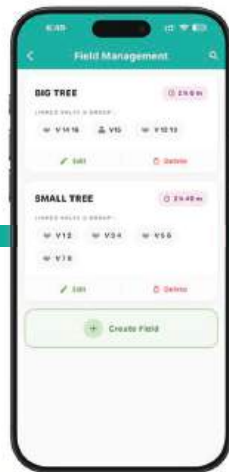

Suitable for Small & Large Farms

Group & Field-wise Irrigation

20 Motors (10 Irrigation & 10 Borewell)

5KM Wirelss Range

- Instant & Scheduled Irrigation
- Schedule Irrigation even during power off
- Complete History
- Backwash Support

Water level Monitor

- Support mobile starters & Irrigation
- Advanced submersible sensor (SS grade)
- Accurate water level measurement
- Overflow prevention
- Level based motor ON/OFF control
- Measure Well or Tank