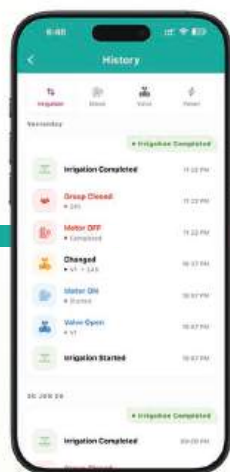

AALROOT™

AUTOMATIC IRRIGATION SYSTEM

Wired • Wireless • Hybrid

The central focus is the AALROOT Smart Irrigation System control panel, which features a large LCD screen displaying the AALROOT logo, a Wi-Fi symbol, and the text 'SMART IRRIGATION SYSTEM'. The screen also shows a water splash graphic and contact information: '+91 701010 5777' and 'WWW.AALROOT.COM'. A hand is shown holding a smartphone displaying the AALROOT app interface, which includes a dashboard with various metrics and valve control buttons. The background is a lush green field with rows of crops under a bright sky. Two white irrigation nozzles are positioned in the foreground, spraying water. Surrounding the central panel are circular icons representing various components: a Backwash Valve, a Pressure Sensor, a Flow Sensor, a Water Level Sensor, a Fertilization system, a Wireless Valve Controller, a Solenoid Valve, and a Soil Moisture Sensor.

Suitable for Small & Large Farms

Group & Field-wise Irrigation

20 Motors (10 Irrigation & 10 Borewell)

5KM Wirelss Range

- Instant & Scheduled Irrigation
- Schedule Irrigation even during power off
- Complete History
- Backwash Support

Water level Monitor

- Support mobile starters & Irrigation
- Advanced submersible sensor (SS grade)
- Accurate water level measurement
- Overflow prevention
- Level based motor ON/OFF control
- Measure Well or Tank